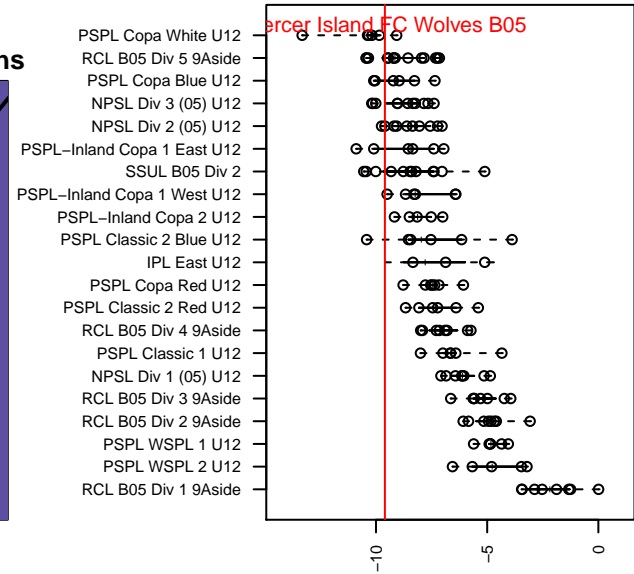

Mercer Island FC Wolves B05

Mercer Island FC
 Mercer Island, WA
 B05 total strength=331
 attack=0.38 defense=0.1
 fall league = NPSL Div 2 (05) U12
 notes= Cardenas 2016

alt names used:
 MIFC B05 Maroon
 MIFC Wolves

Venues played:
 2016 Xtreme Cup BU12 Bronze
 2016 NPSL Division 2 (05) U12

**attack and defense variance (black dot)
relative to other teams
and top 10 in region**

**attack and defense rating
relative to others at age
and all opponents in last 13 months**