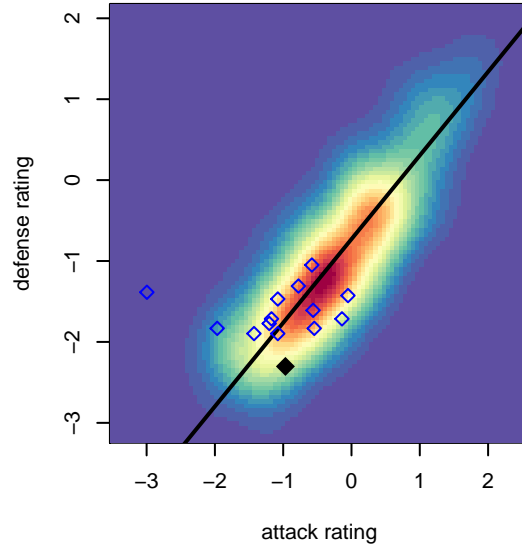

Mercer Island FC Wolves B05

Mercer Island FC
 Mercer Island, WA
 B05 total strength=331
 attack=0.38 defense=0.1
 fall league = NPSL Div 2 (05) U12
 notes= Cardenas 2016

alt names used:
 MIFC B05 Maroon
 MIFC Wolves

Venues played:
 2016 Xtreme Cup BU12 Bronze
 2016 NPSL Division 2 (05) U12

**attack and defense variance (black dot)
relative to other teams
and top 10 in region**

**attack and defense rating
relative to others at age
and all opponents in last 13 months**