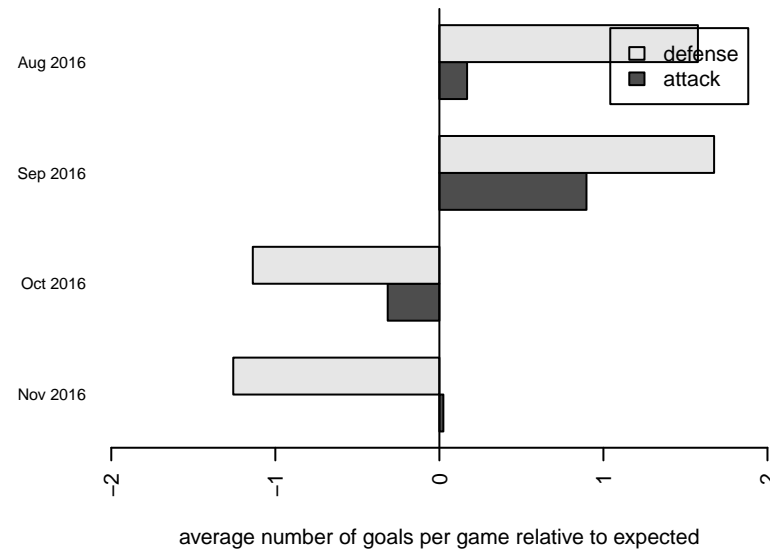

Performance relative to 13 month average