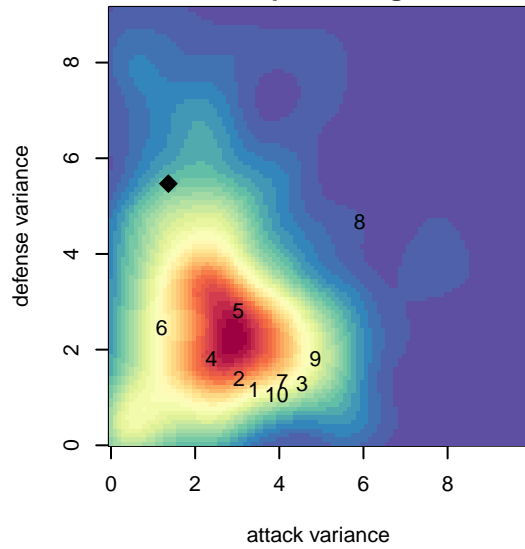

Mercer Island FC Wolves B05

Mercer Island FC
 Mercer Island, WA
 B05 total strength=331
 attack=0.38 defense=0.1
 fall league = NPSL Div 2 (05) U12
 notes= Cardenas 2016

alt names used:
 MIFC B05 Maroon
 MIFC Wolves

Venues played:
 2016 Xtreme Cup BU12 Bronze
 2016 NPSL Division 2 (05) U12

**attack and defense variance (black dot)
relative to other teams
and top 10 in region**

**attack and defense rating
relative to others at age
and all opponents in last 13 months**