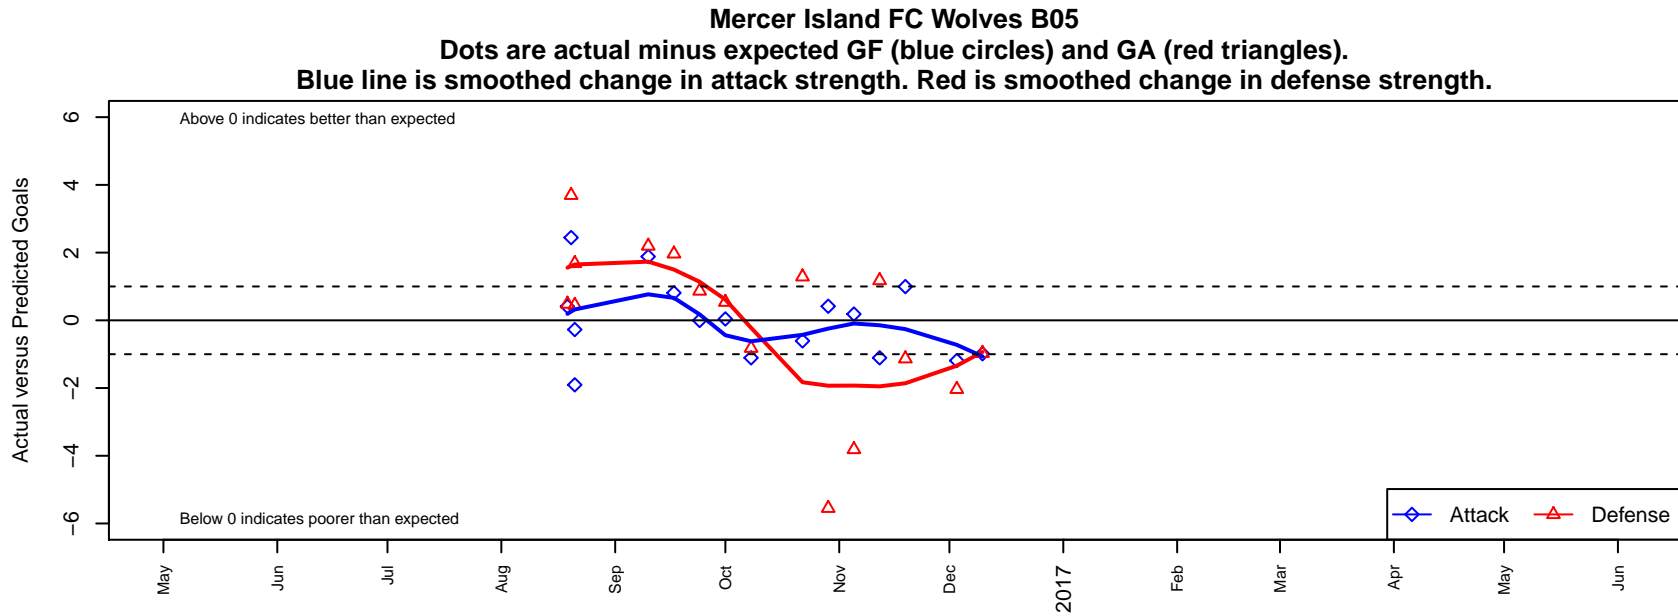

Mercer Island FC Wolves B05

Mercer Island FC
 Mercer Island, WA
 B05 total strength=331
 attack=0.38 defense=0.1
 fall league = NPSL Div 2 (05) U12
 notes= Cardenas 2016

alt names used:
 MIFC B05 Maroon
 MIFC Wolves

Venues played:
 2016 Xtreme Cup BU12 Bronze
 2016 NPSL Division 2 (05) U12

**attack and defense variance (black dot)
relative to other teams
and top 10 in region**

**attack and defense rating
relative to others at age
and all opponents in last 13 months**